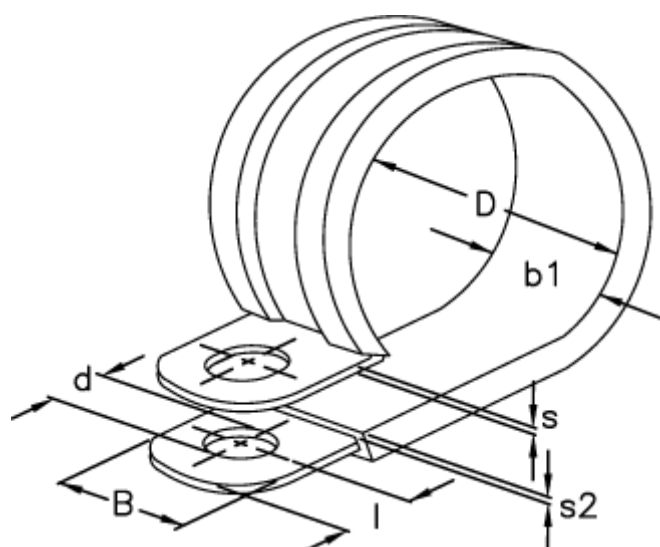

Article number: 029457112036

Description: Norma pipe retaining clip
RLGU 1. 36/12 W1

Measures

b1 = 15.0

d = 6.4

Diameter D = 36

l = 6

s = 0.8

s2 = 1.2

Width B = 12